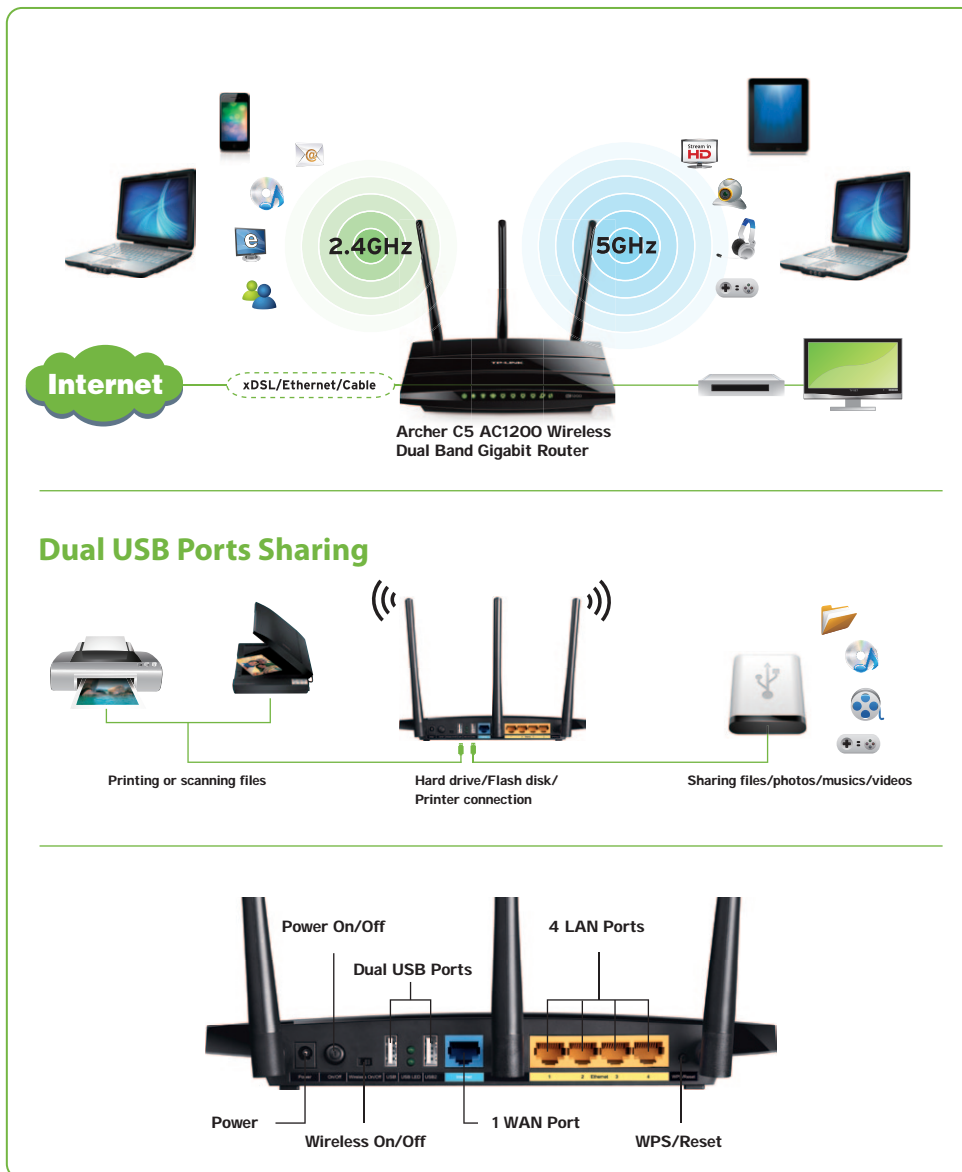

Archer C5 AC1200 Wireless Dual Band Gigabit Router

◎ Specifications:

OTHERS	
Certifications	CE, FCC, RoHS
System Requirements	Microsoft Windows 8/7/Vista/XP/2000/NT/98SE, MAC OS, NetWare, UNIX or Linux.
Dimensions (W X D X H)	9.6 x 6.4 x 1.3 in. (243 x 160.6 x 32.5mm)
Environment	Operating Temperature: 0°C~40°C (32°F~104°F)
	Storage Temperature: -40°C~70°C (-40°F~158°F)
	Operating Humidity: 10%~90% non-condensing
	Storage Humidity: 5%~90% non-condensing

◎ Diagram:

Package:

- Archer C5 AC1200 Wireless Dual Band Gigabit Router
- 3 detachable antennas
- Power supply unit
- Resource CD
- Ethernet Cable
- Quick Installation Guide

Related Products:

- Archer T4U AC1200 Wireless Dual Band USB Adapter
- Archer T2U AC600 Wireless Dual Band USB Adapter