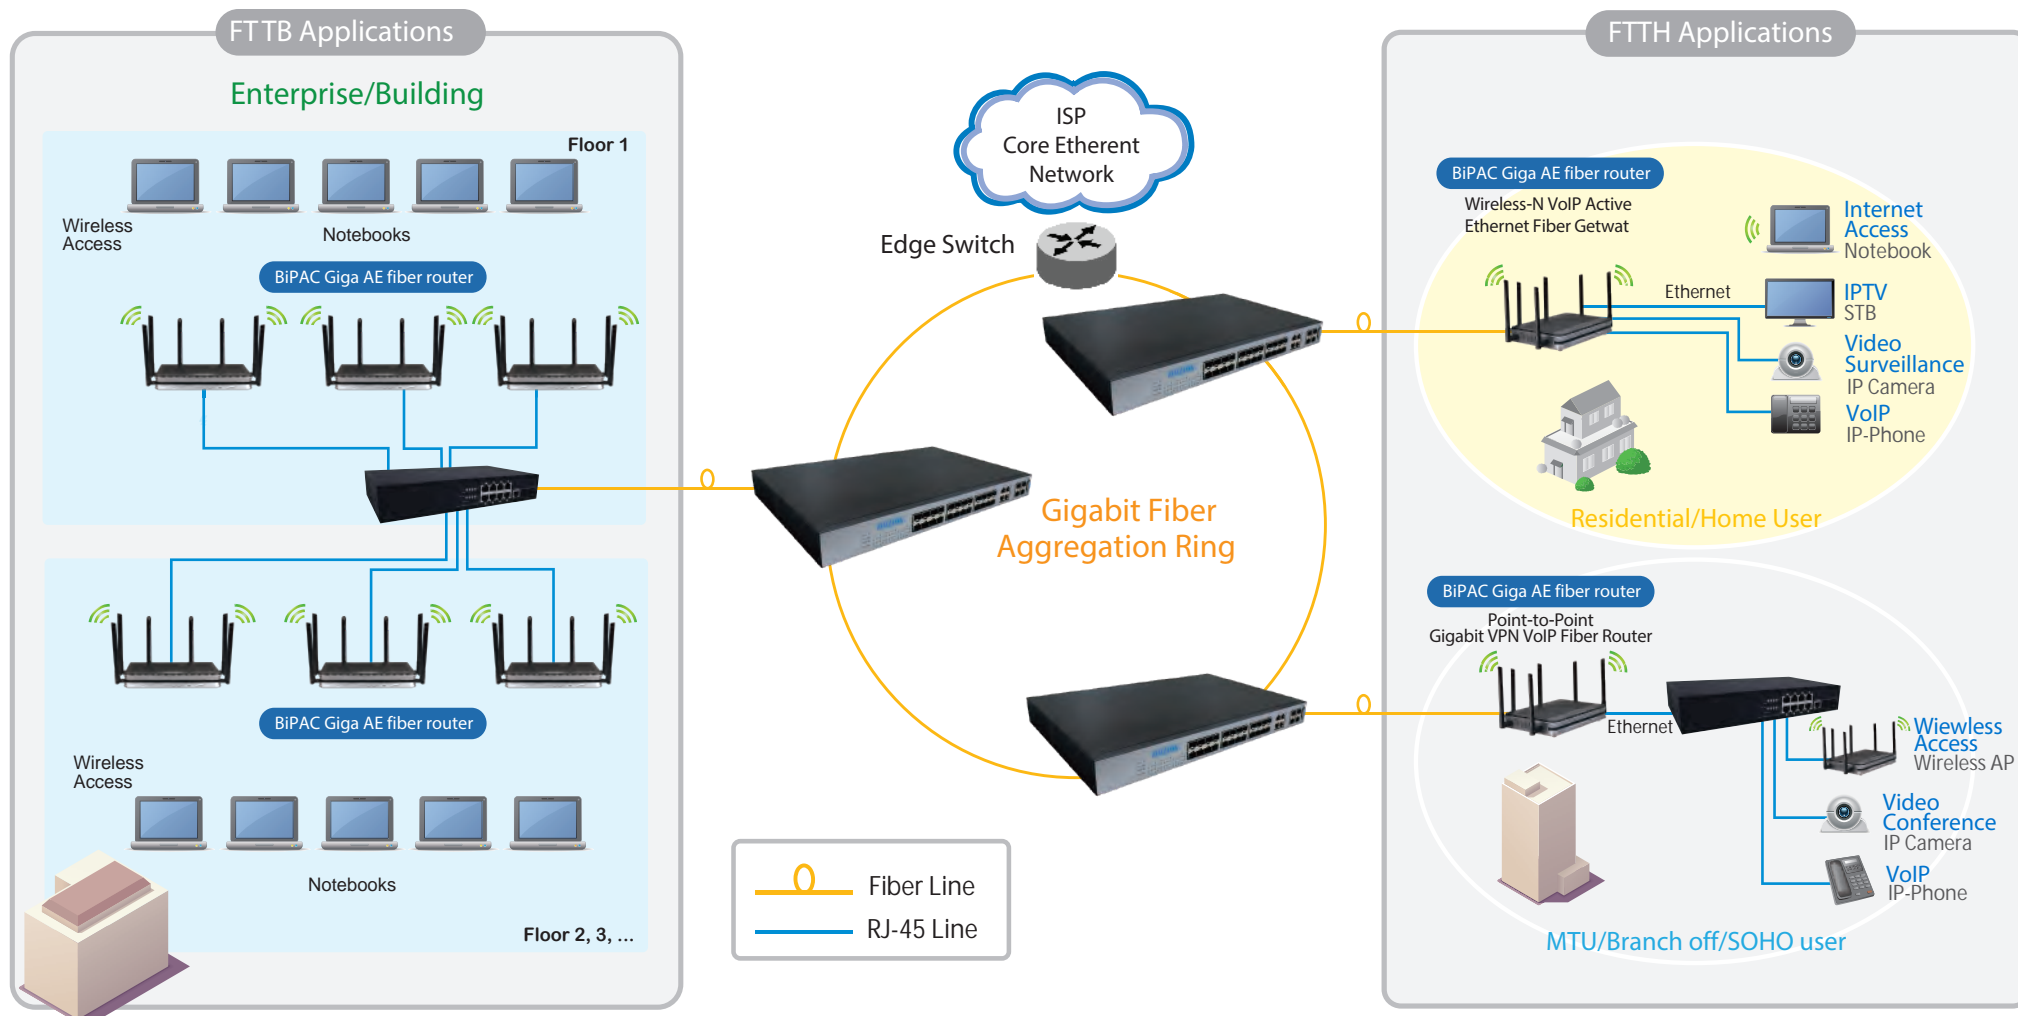

■ Complete Active Ethernet FTTH Last-Mile Access Solutions

Active Ethernet FTTH Solutions Last-Mile Access Solutions for Telco/ISP

We provide Active Ethernet Point-to-Point fiber router for Telco/ISP to deploy Giga wired-speed FTTH for last-mile access applications at residential and commercial areas.

Unique Features

A Giga wired-speed connection from CO site to home user

Establishes secure VPN connection from branch offices to headquarters

■ AE FTTH Solution for Home Users

A Complete AE (Active Ethernet) FTTH Solution for ISP/Telco to Provide Giga Wired-Speed FTTH Applications to Home Users

Through its Giga fiber connection ports, end users can connect with Billion Giga AE fiber router enjoying more cost-effective, faster, and safer Giga wired-speed FTTH applications.

Application of High Density Communities

P2P
Fiber
Routers

9900VA

Dual-Band Wireless
Active Ethernet Point-to-Point
VoIP VPN Gateway

WAN Interface	
P2P fiber Etherent	●
EWAN	GbE
LTE	-
Hardware Interface	
SIM slot	-
Gigabit Ethernet	4
USB Host	USB 2.0 x1
FXS	2
802.11n(2.4 GHz)	300Mbps
802.11ac(5 GHz)	1700Mbps
Features	
VPN	●
IPv4 / IPv6	●
Failover / Failback	●