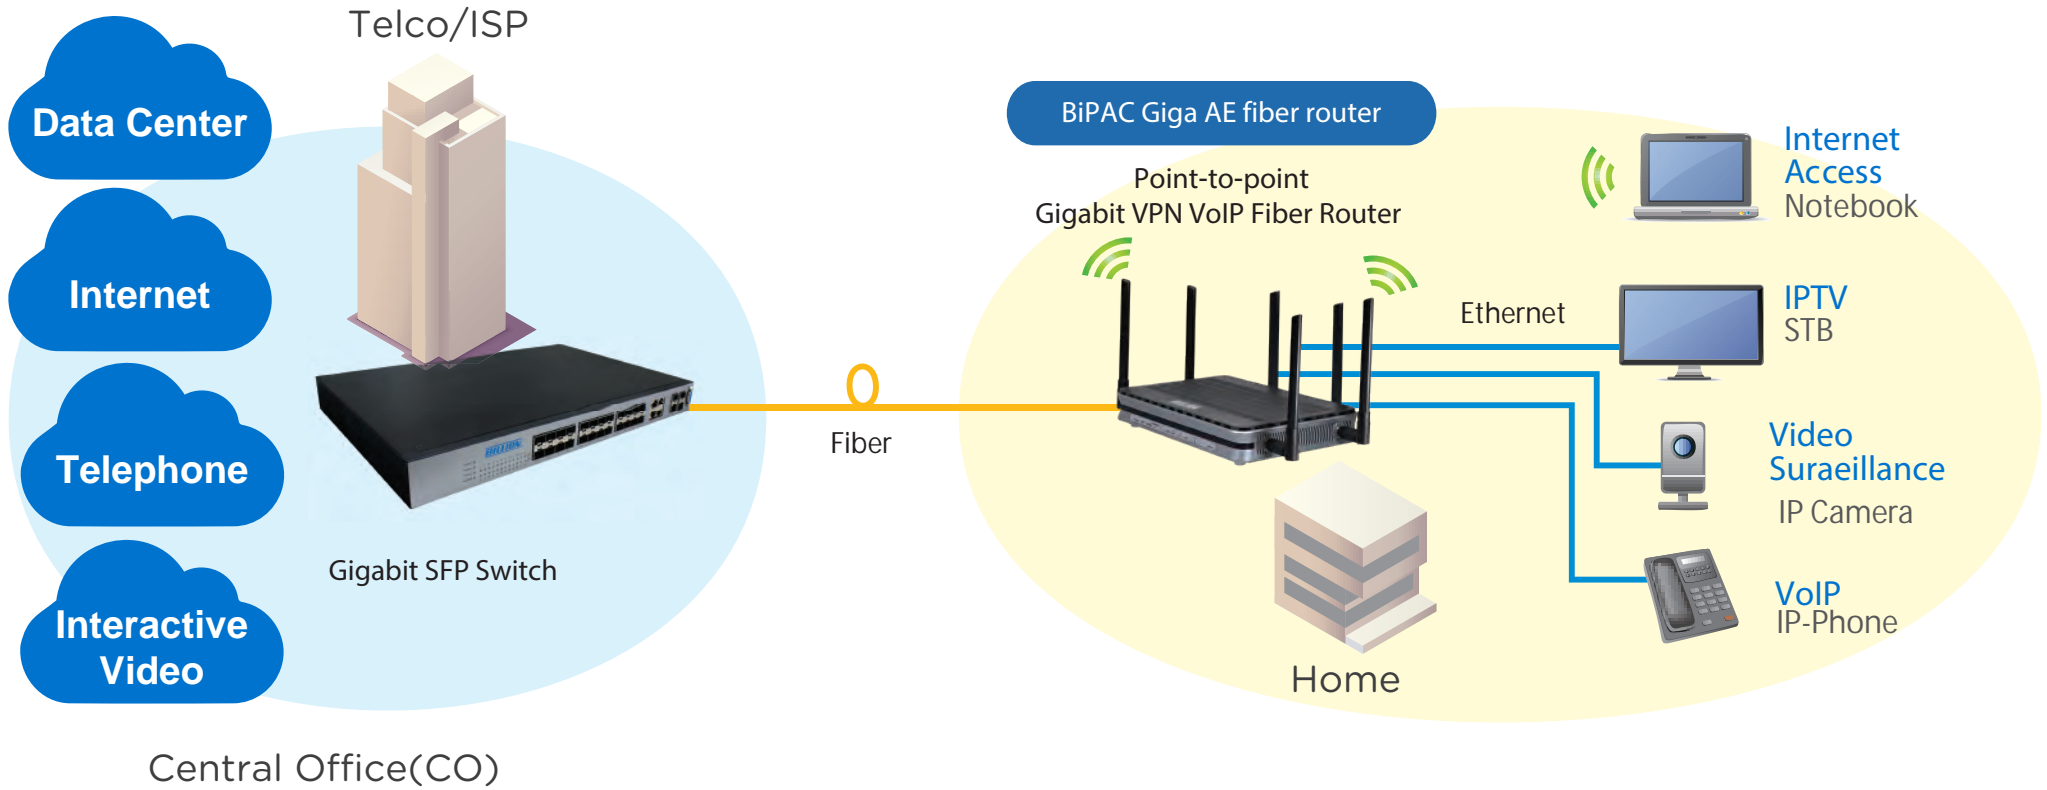

■ Complete Active Ethernet FTTH Last-Mile Access Solutions

Active Ethernet FTTH Solutions Last-Mile Access Solutions for Telco/ISP

We provide Active Ethernet Point-to-Point fiber router for Telco/ISP to deploy Giga wired-speed FTTH for last-mile access applications at residential and commercial areas.

Unique Features

A Giga wired-speed connection from CO site to home user

Establishes secure VPN connection from branch offices to headquarters

■ AE FTTH Solution for Home Users

A Complete AE (Active Ethernet) FTTH Solution for ISP/Telco to Provide Giga Wired-Speed FTTH Applications to Home Users

Through its Giga fiber connection ports, end users can connect with Billion Giga AE fiber router enjoying more cost-effective, faster, and safer Giga wired-speed FTTH applications.

Application of High Density Communities

P2P
Fiber
Routers

9900VA

Dual-Band Wireless
Active Ethernet Point-to-Point
VoIP VPN Gateway

WAN Interface	
P2P fiber Etherent	●
EWAN	GbE
LTE	-
Hardware Interface	
SIM slot	-
Gigabit Ethernet	4
USB Host	USB 2.0 x1
FXS	2
802.11n(2.4 GHz)	300Mbps
802.11ac(5 GHz)	1700Mbps
Features	
VPN	●
IPv4 / IPv6	●
Failover / Failback	●